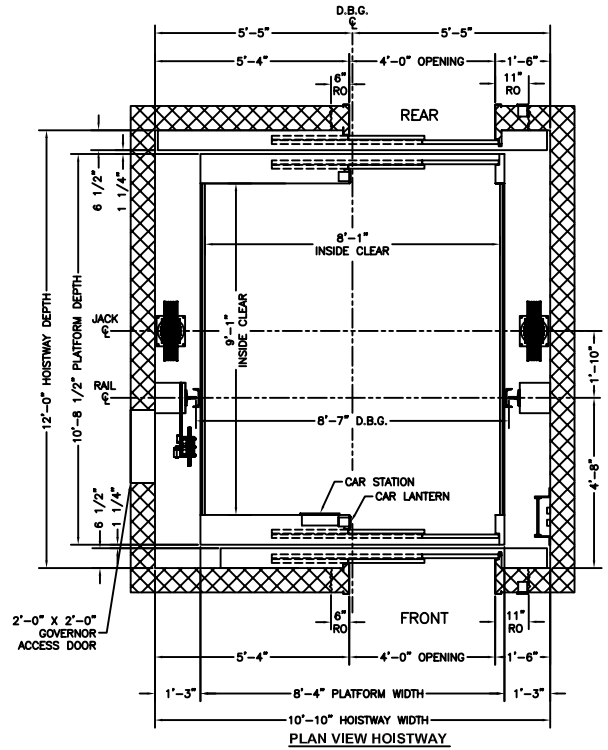

Roped Twin Passenger
Elevation & Planview

MINNESOTA ELEVATOR, INC.

8000# CAPACITY F/R