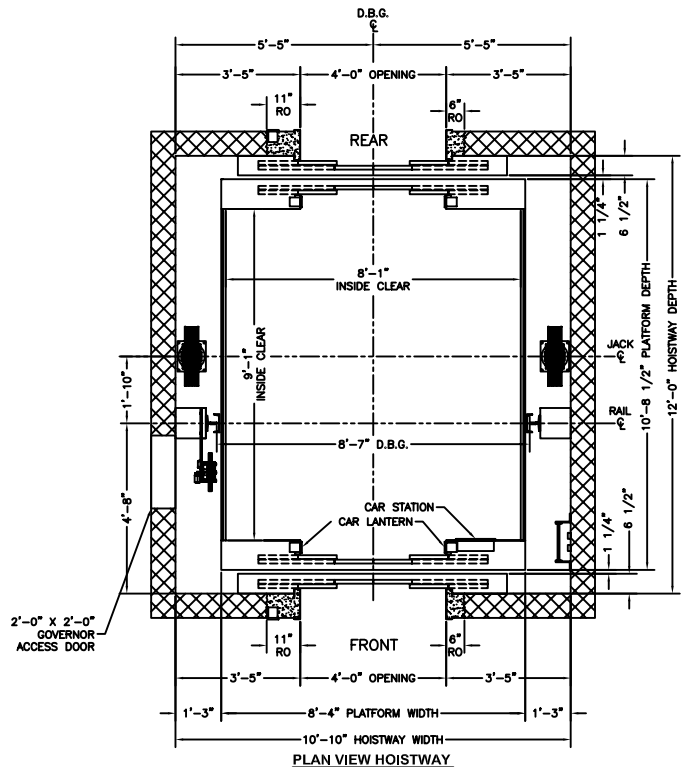

Roped Twin Passenger
Elevation & Planview

MINNESOTA ELEVATOR, INC.

8000# CAPACITY F/R