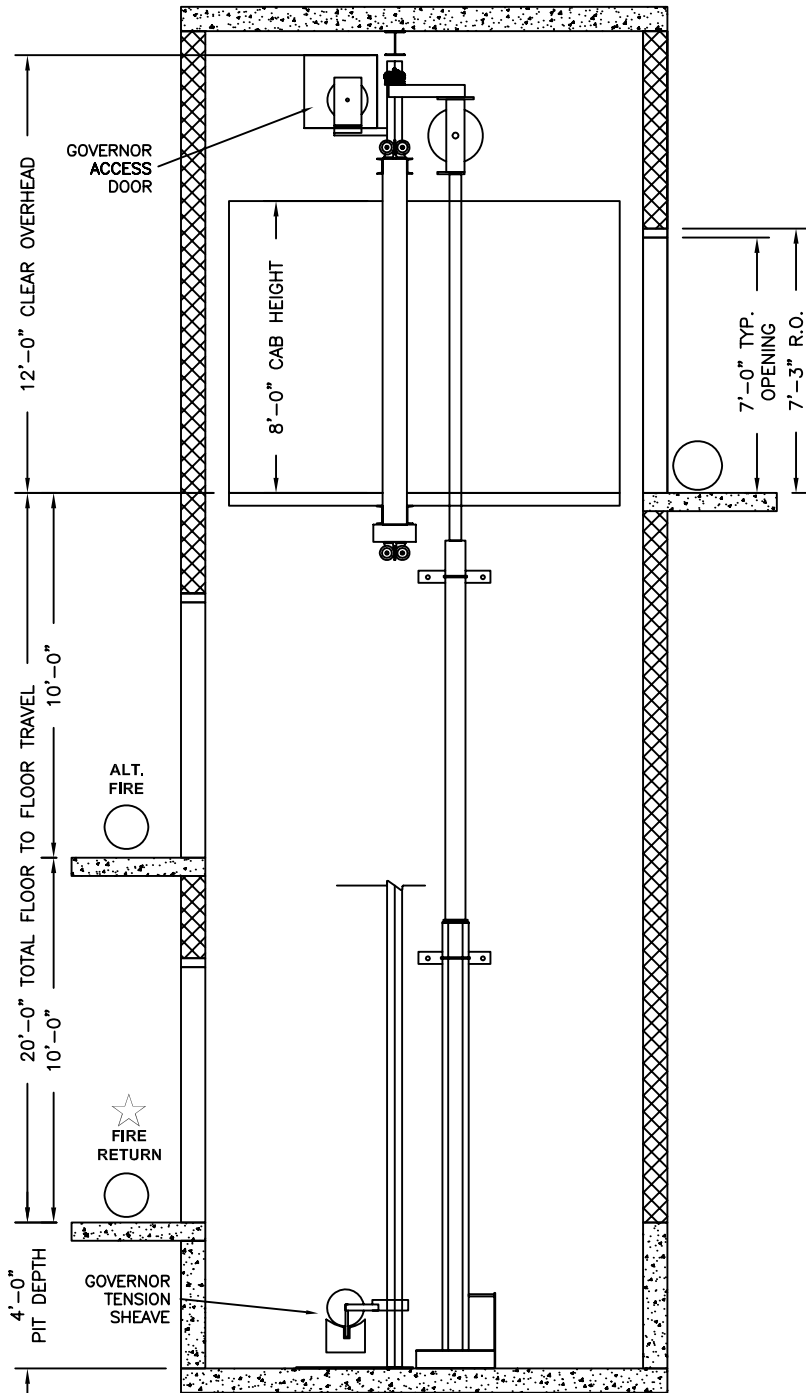

Roped Twin Passenger
Elevation & Planview

MINNESOTA ELEVATOR, INC.

8000# CAPACITY F/R