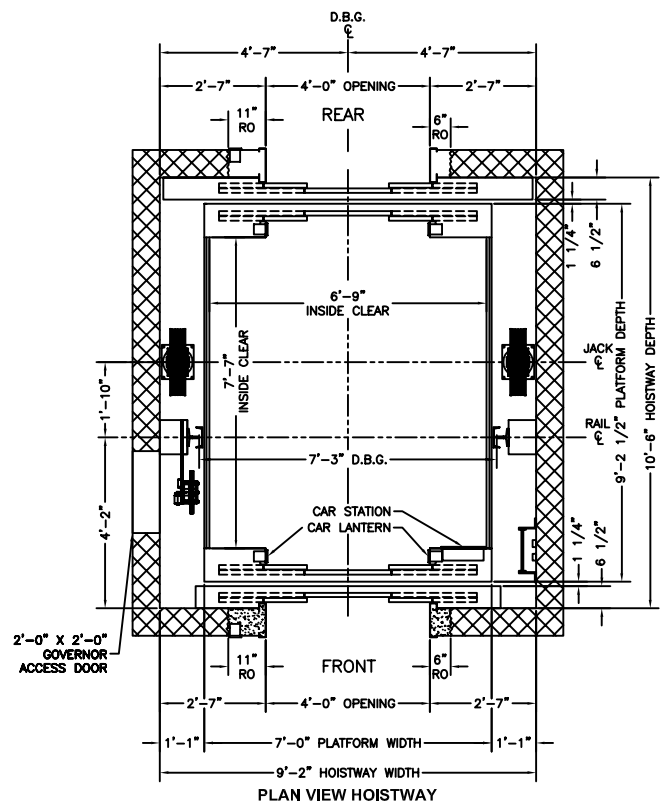

**Roped Twin Passenger  
Elevation & Planview**

**MINNESOTA ELEVATOR, INC.**

**6000# CAPACITY F/R**