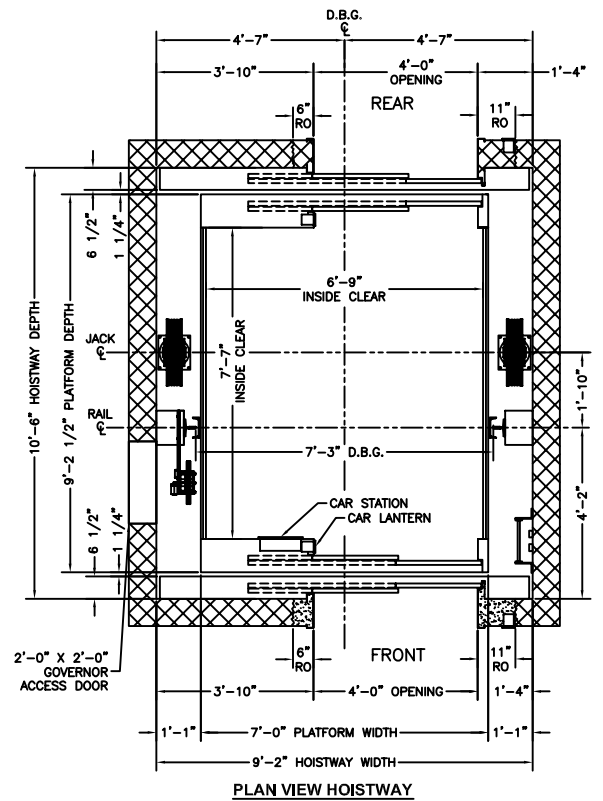

**Roped Twin Passenger  
Elevation & Planview**

**MINNESOTA ELEVATOR, INC.**

**6000# CAPACITY F/R**