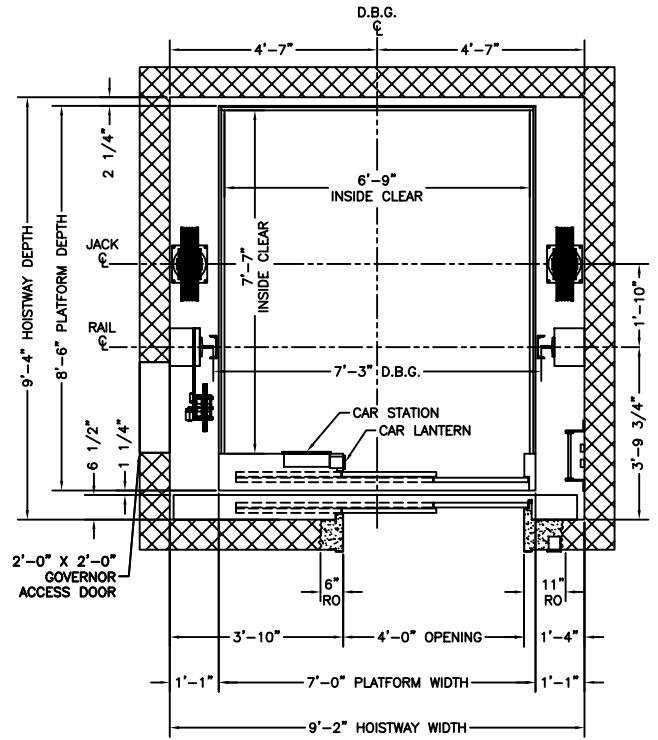

Roped Twin Passenger Elevation & Planview

MINNESOTA ELEVATOR, INC.

PLAN VIEW HOISTWAY

PLAN VIEW HOISTWAY

6000# CAPACITY