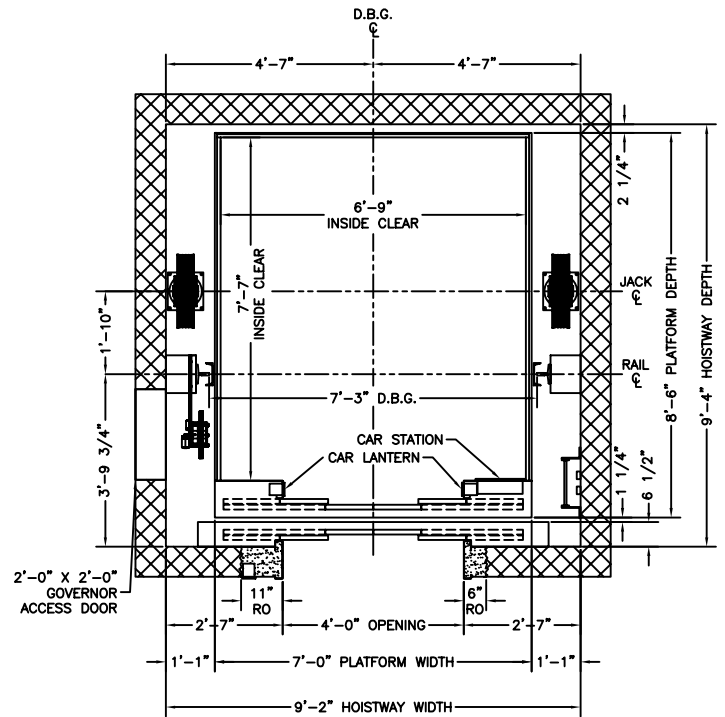

Roped Twin Passenger Elevation & Planview

MINNESOTA ELEVATOR, INC.

PLAN VIEW HOISTWAY

PLAN VIEW HOISTWAY

6000# CAPACITY