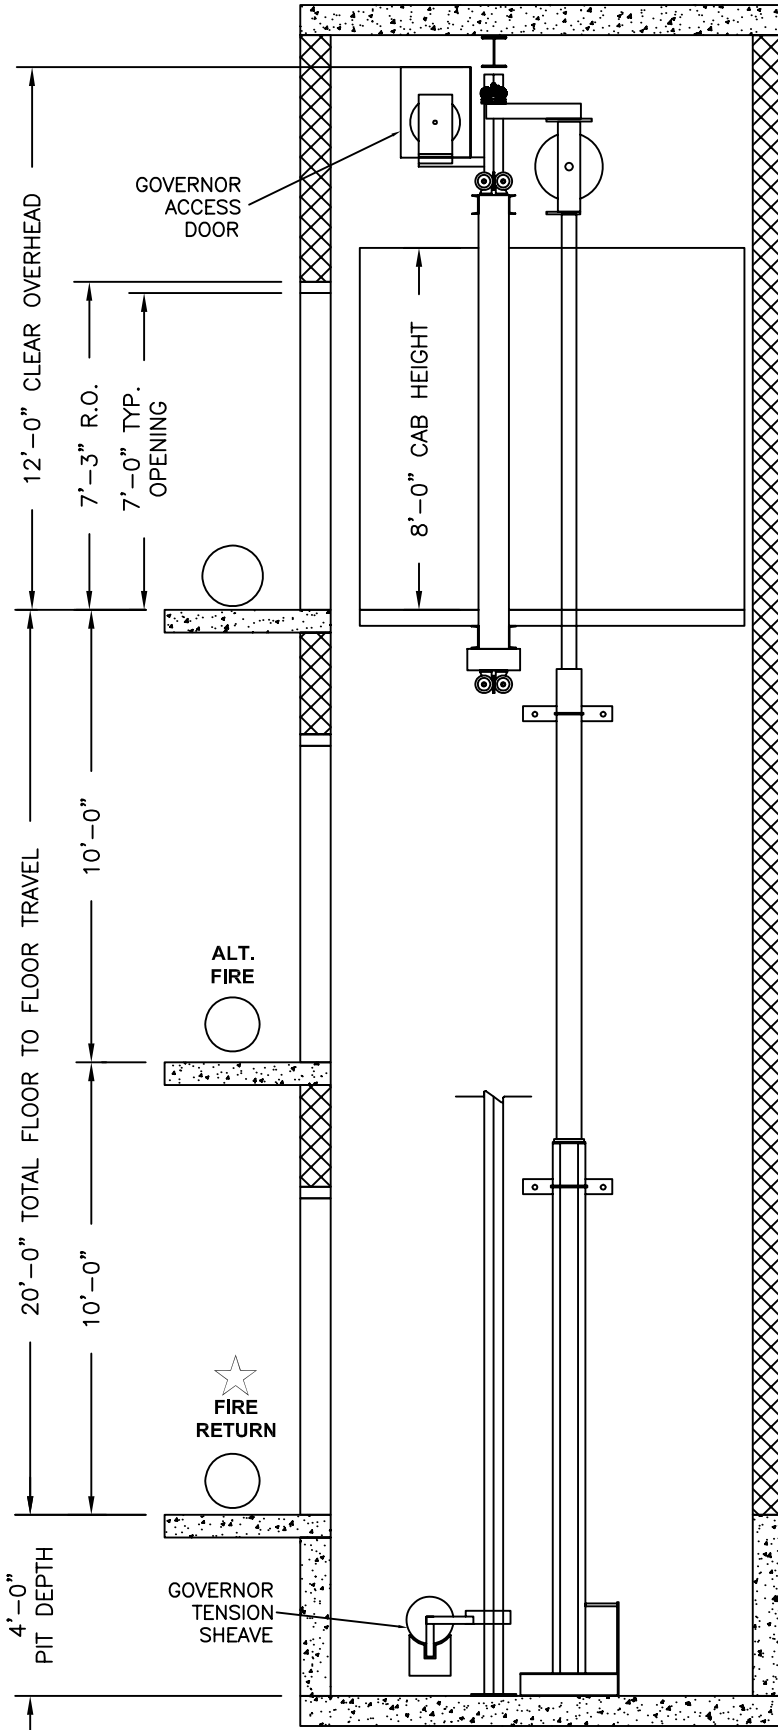

Roped Twin Passenger Elevation & Planview

MINNESOTA ELEVATOR, INC.

PLAN VIEW HOISTWAY

PLAN VIEW HOISTWAY

6000# CAPACITY