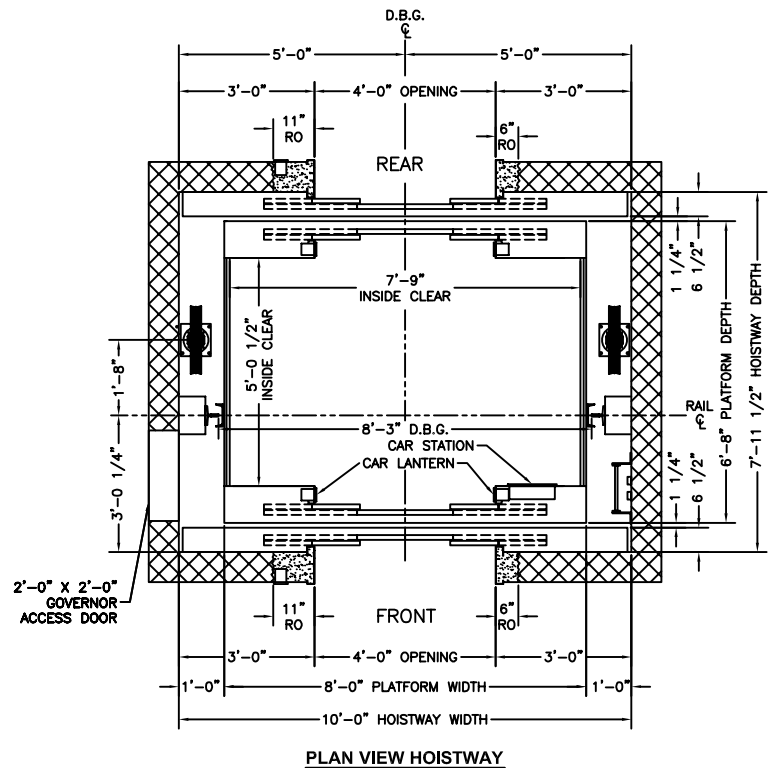

Roped Twin Passenger Elevation & Planview

MINNESOTA ELEVATOR, INC.

4000# CAPACITY F/R