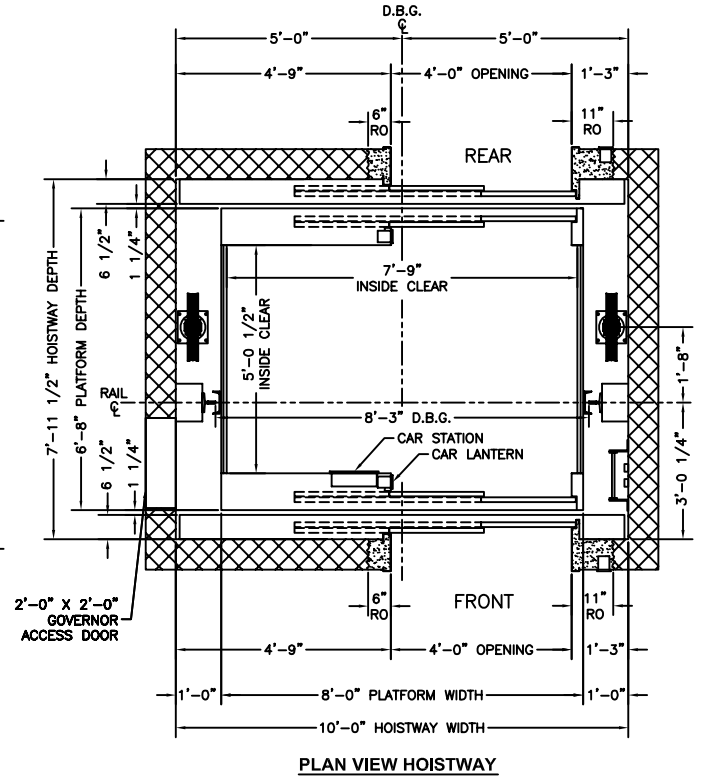

Roped Twin Passenger Elevation & Planview

MINNESOTA ELEVATOR, INC.

4000# CAPACITY F/R