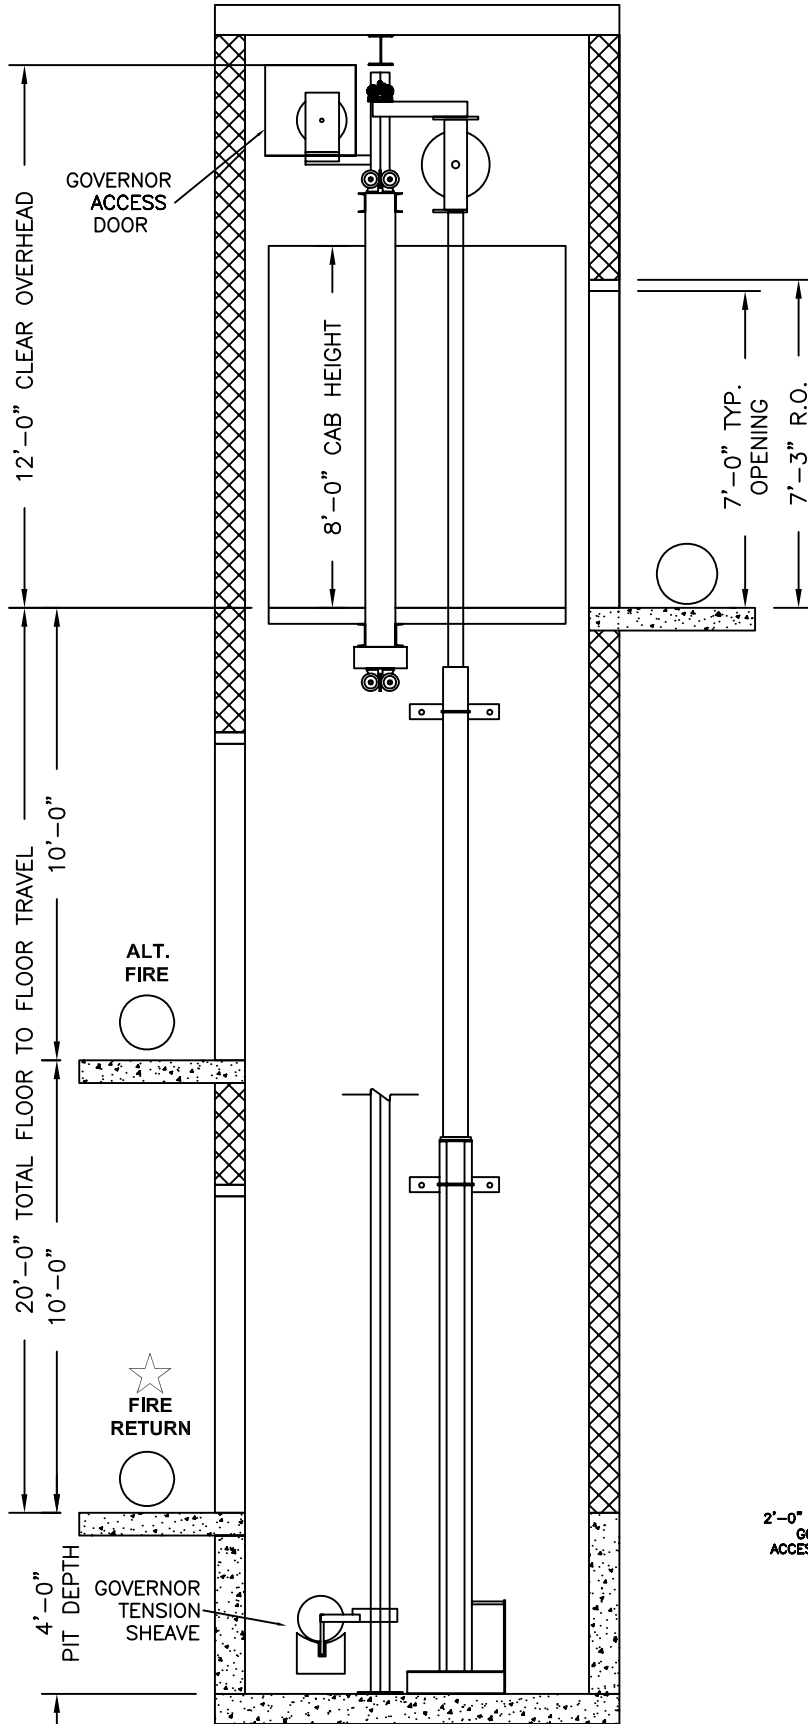

Roped Twin Passenger Elevation & Planview

MINNESOTA ELEVATOR, INC.

4000# CAPACITY F/R