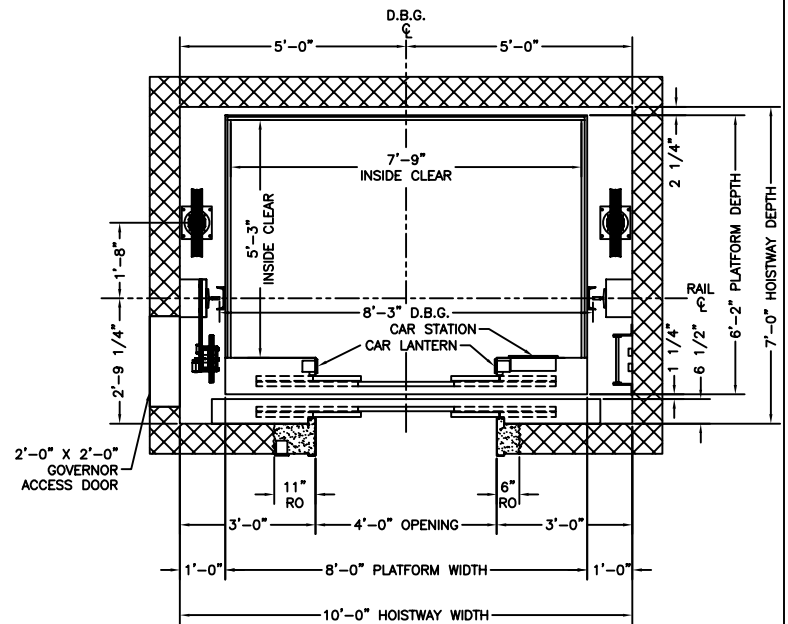

Roped Twin Passenger Elevation & Planview

MINNESOTA ELEVATOR, INC.

PLAN VIEW HOISTWAY

PLAN VIEW HOISTWAY

4000# CAPACITY