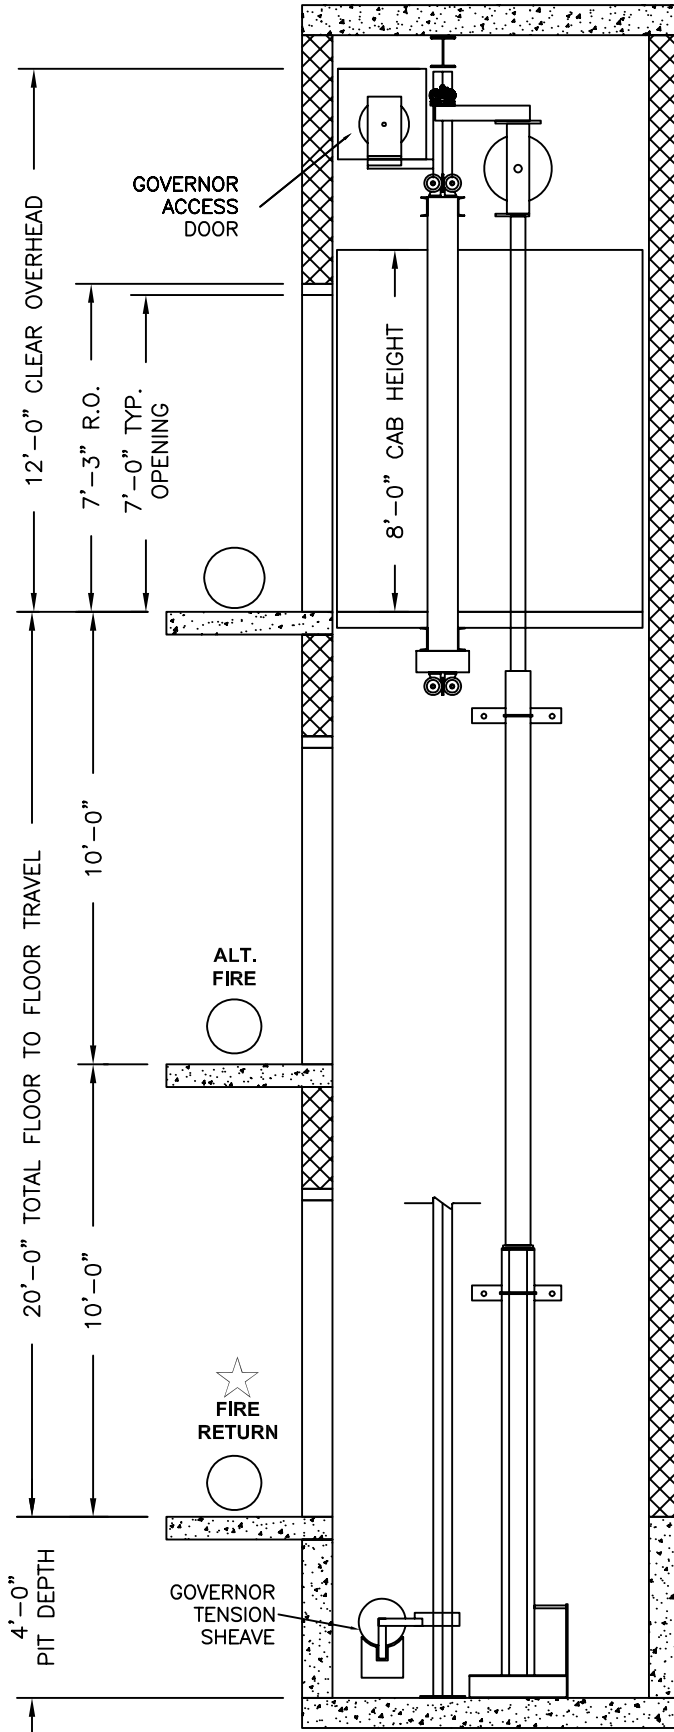

Roped Twin Passenger Elevation & Planview

MINNESOTA ELEVATOR, INC.

PLAN VIEW HOISTWAY

PLAN VIEW HOISTWAY

4000# CAPACITY