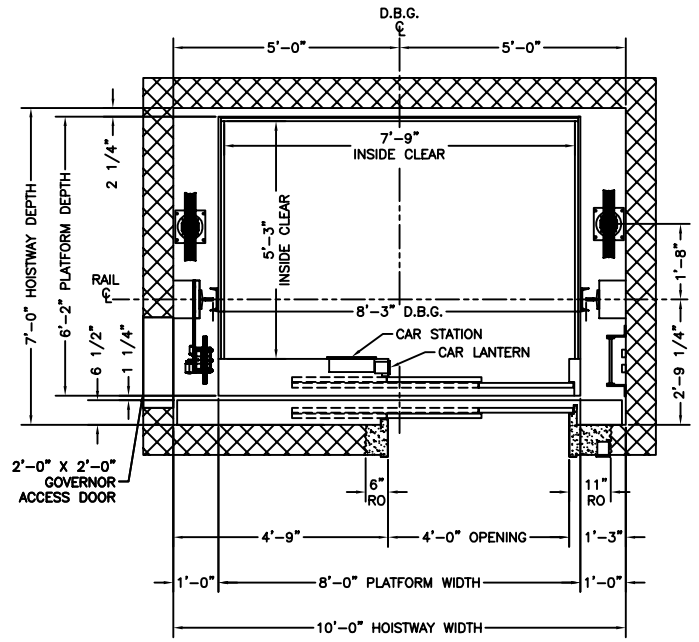

Roped Twin Passenger Elevation & Planview

MINNESOTA ELEVATOR, INC.

PLAN VIEW HOISTWAY

PLAN VIEW HOISTWAY

4000# CAPACITY