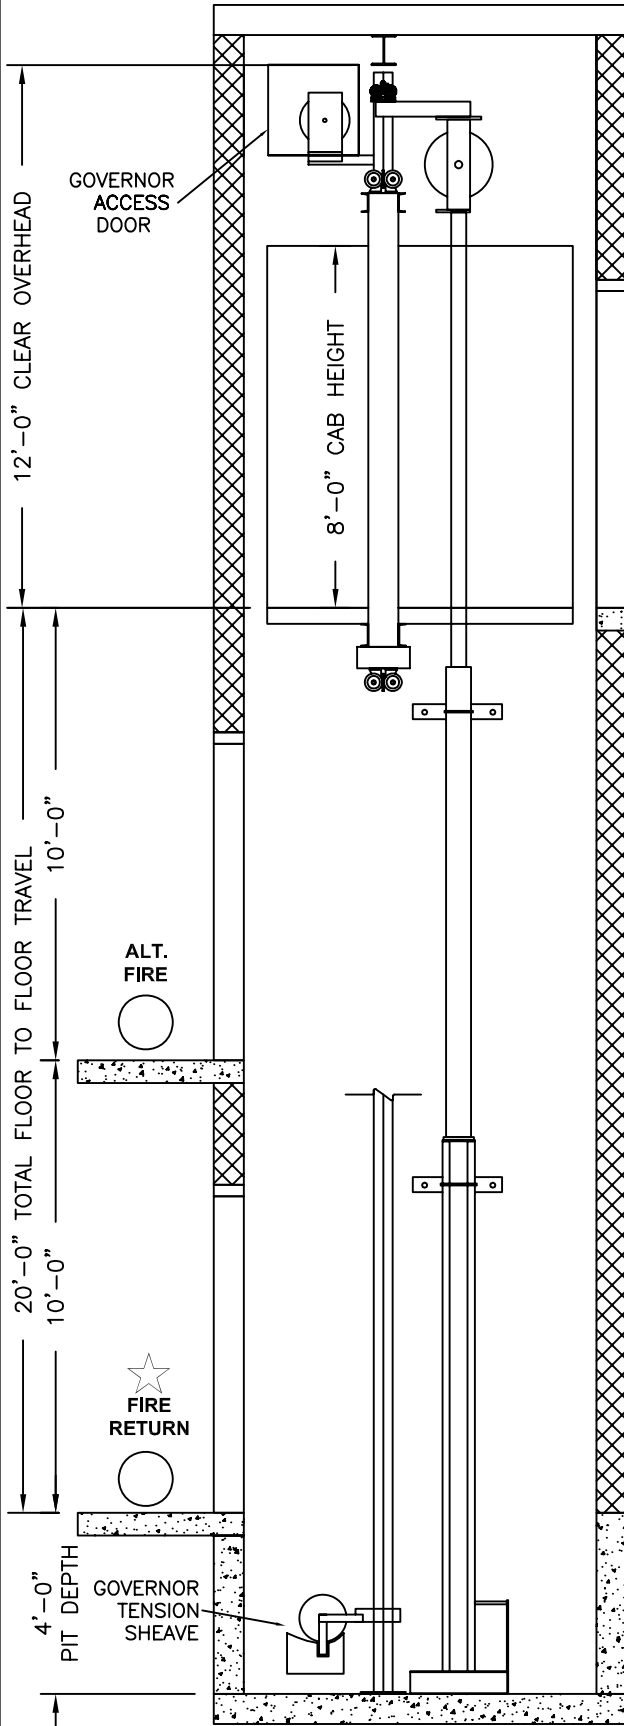

Roped Twin Passenger Elevation & Planview

MINNESOTA ELEVATOR, INC.

3500# CAPACITY F/R