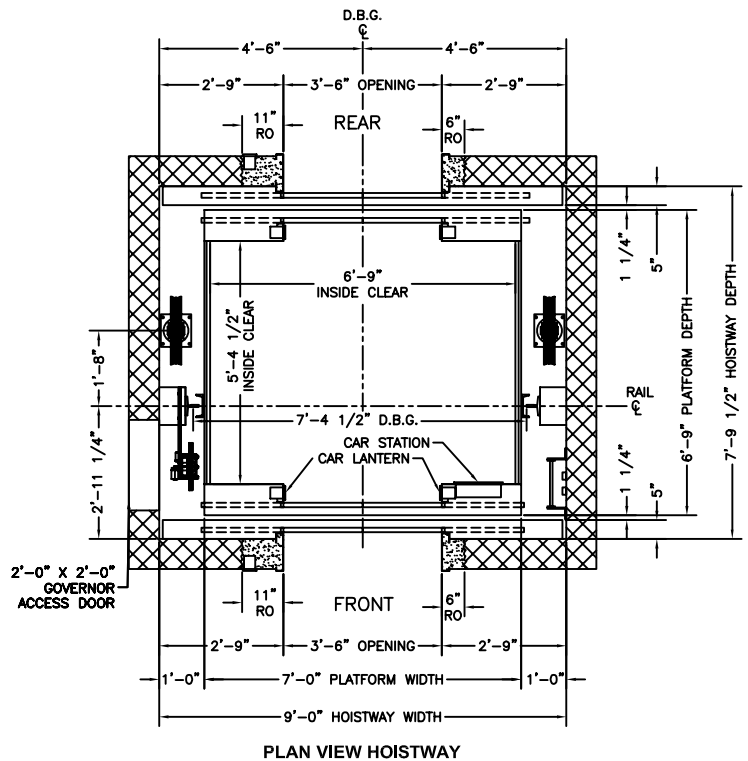

Roped Twin Passenger Elevation & Planview

MINNESOTA ELEVATOR, INC.

3500# CAPACITY F/R