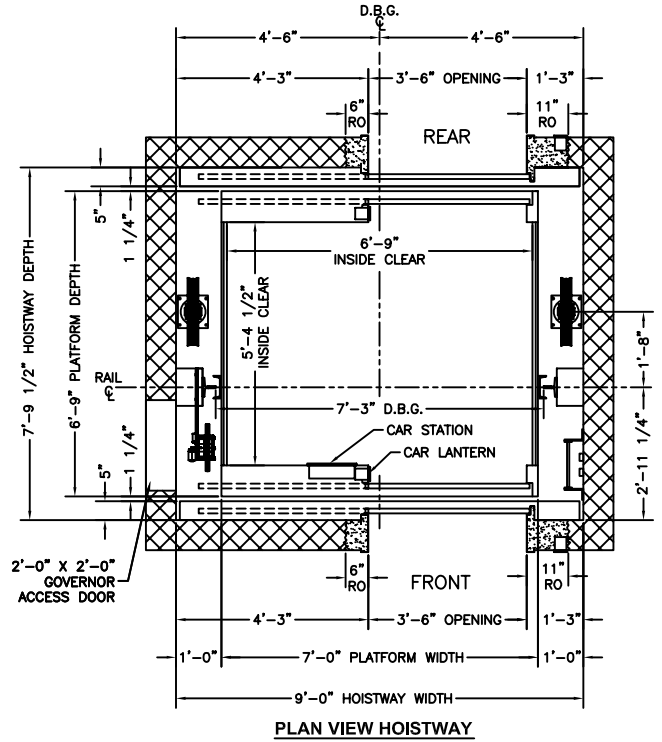

Roped Twin Passenger Elevation & Planview

MINNESOTA ELEVATOR, INC.

3500# CAPACITY F/R