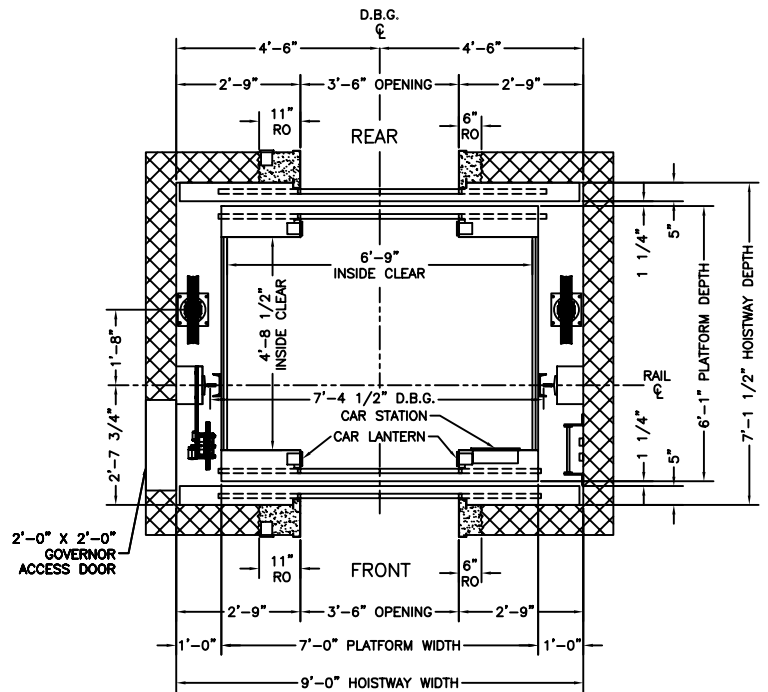

Roped Twin Passenger
Elevation & Planview

MINNESOTA ELEVATOR, INC.

PLAN VIEW HOISTWAY

PLAN VIEW HOISTWAY

3000# CAPACITY F/R