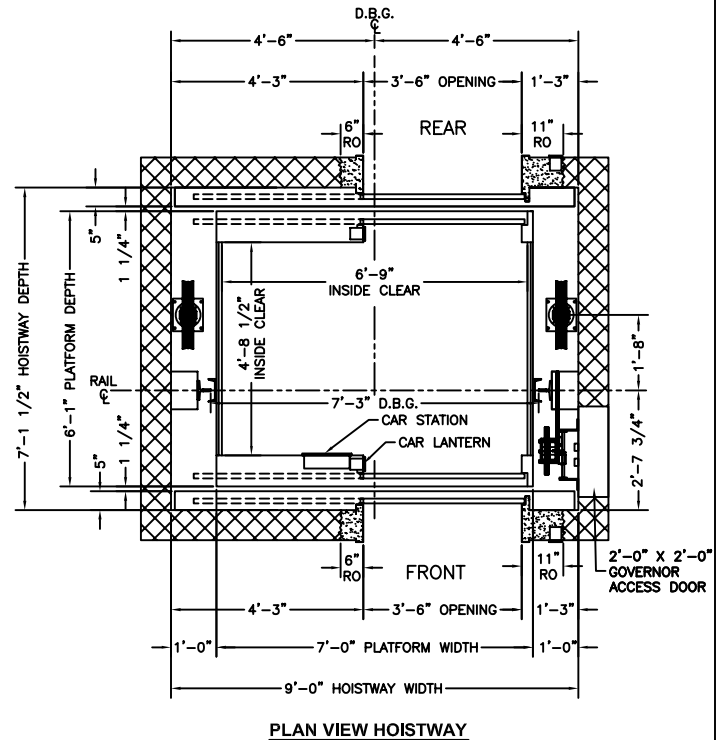

Roped Twin Passenger
Elevation & Planview

MINNESOTA ELEVATOR, INC.

PLAN VIEW HOISTWAY

PLAN VIEW HOISTWAY

3000# CAPACITY F/R