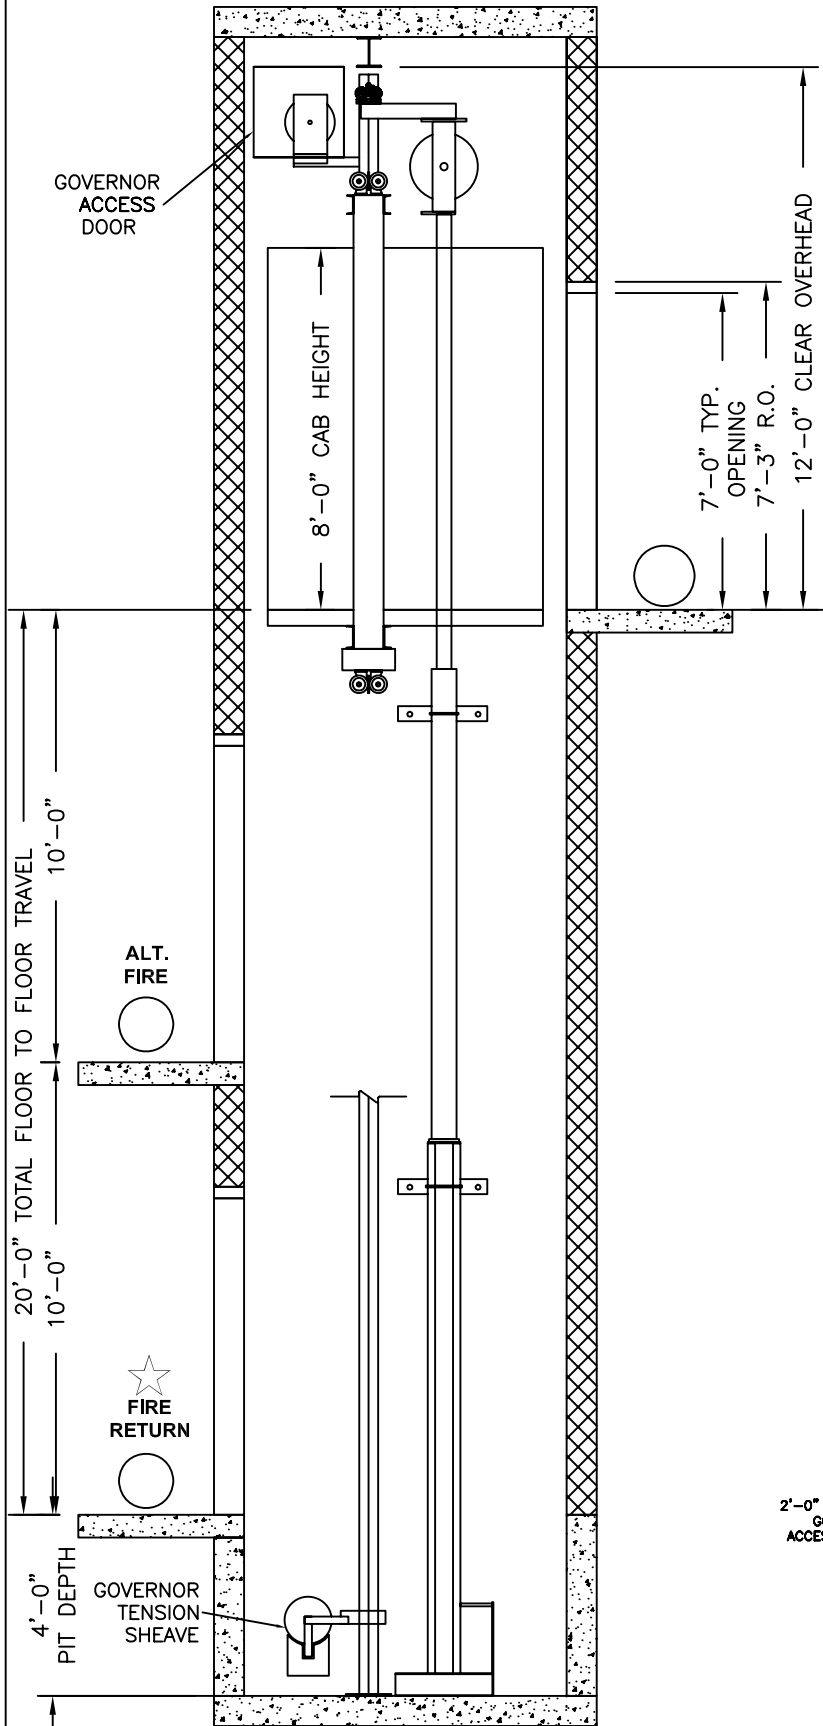

Roped Twin Passenger
Elevation & Planview

MINNESOTA ELEVATOR, INC.

PLAN VIEW HOISTWAY

PLAN VIEW HOISTWAY

3000# CAPACITY F/R