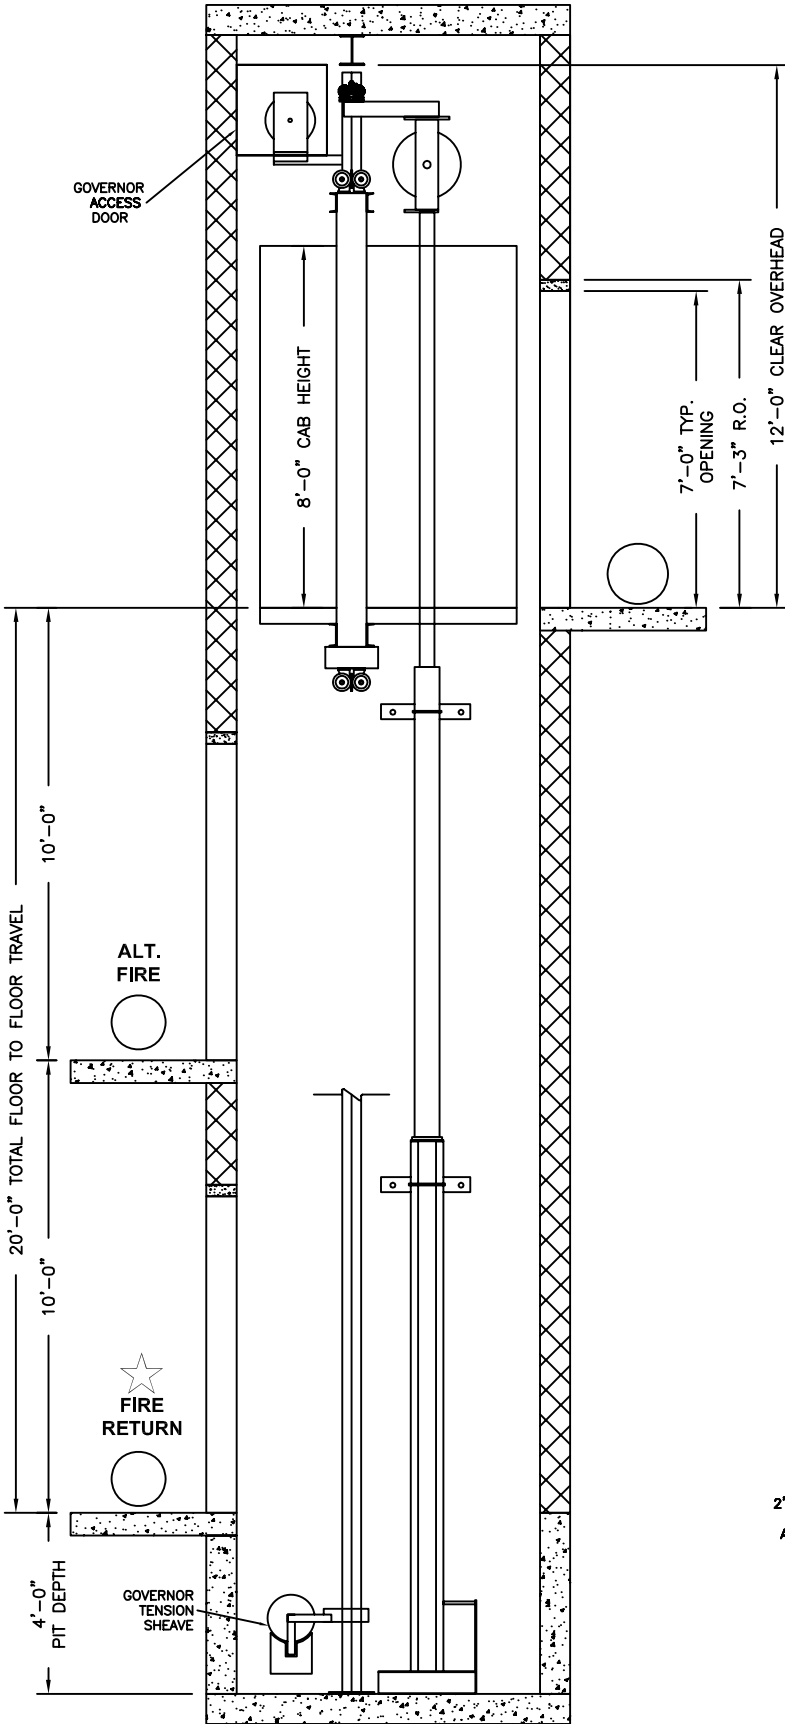

Roped Twin Passenger Elevation & Planview

MINNESOTA ELEVATOR, INC.

2100# CAPACITY F/R