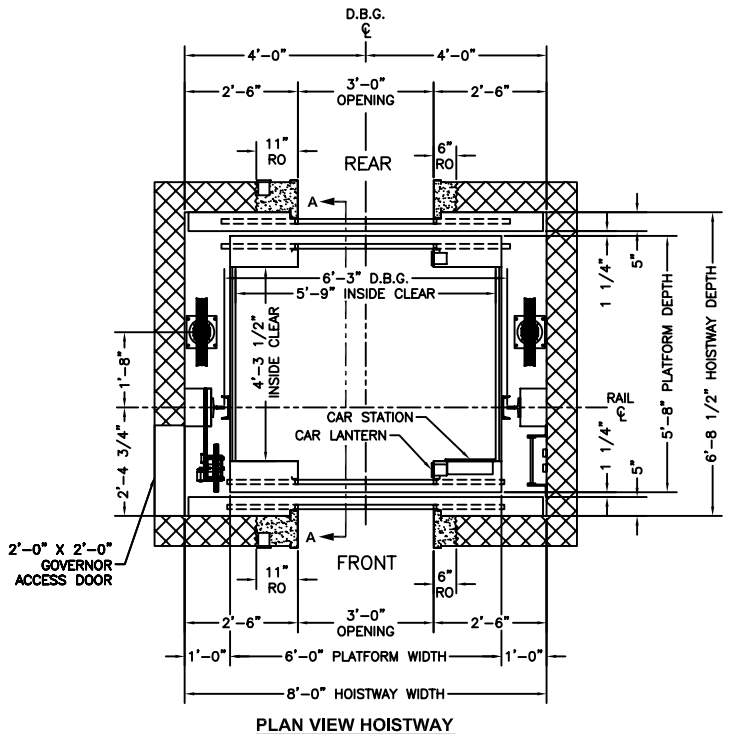

Roped Twin Passenger Elevation & Planview

MINNESOTA ELEVATOR, INC.

2100# CAPACITY F/R