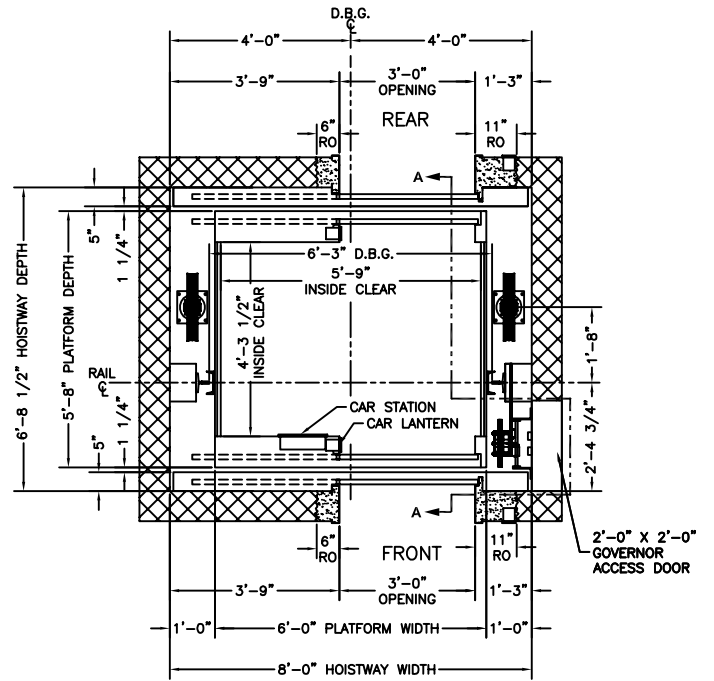

Roped Twin Passenger Elevation & Planview

MINNESOTA ELEVATOR, INC.

2100# CAPACITY F/R