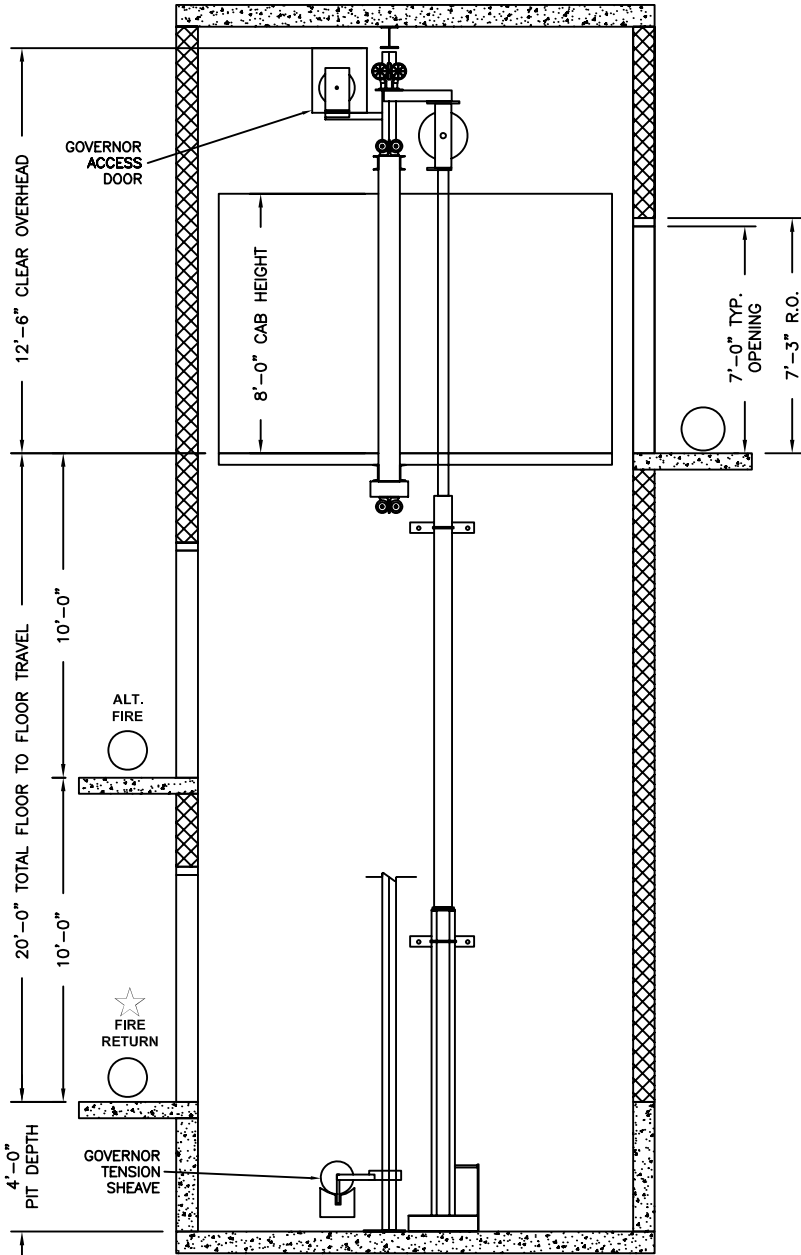

Roped Twin Passenger
Elevation & Planview

MINNESOTA ELEVATOR, INC.

15000# CAPACITY F/R