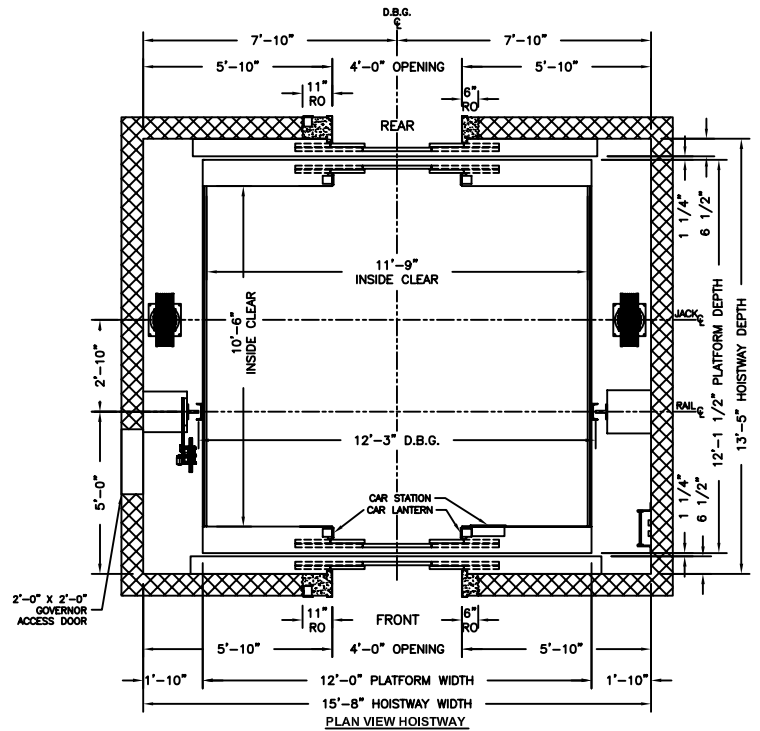

Roped Twin Passenger
Elevation & Planview

MINNESOTA ELEVATOR, INC.

15000# CAPACITY F/R