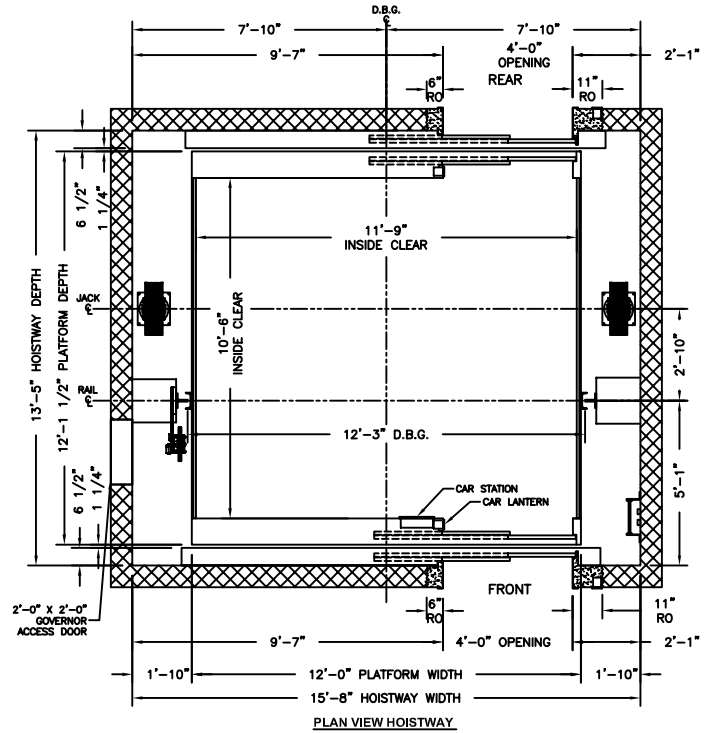

Roped Twin Passenger
Elevation & Planview

MINNESOTA ELEVATOR, INC.

15000# CAPACITY F/R