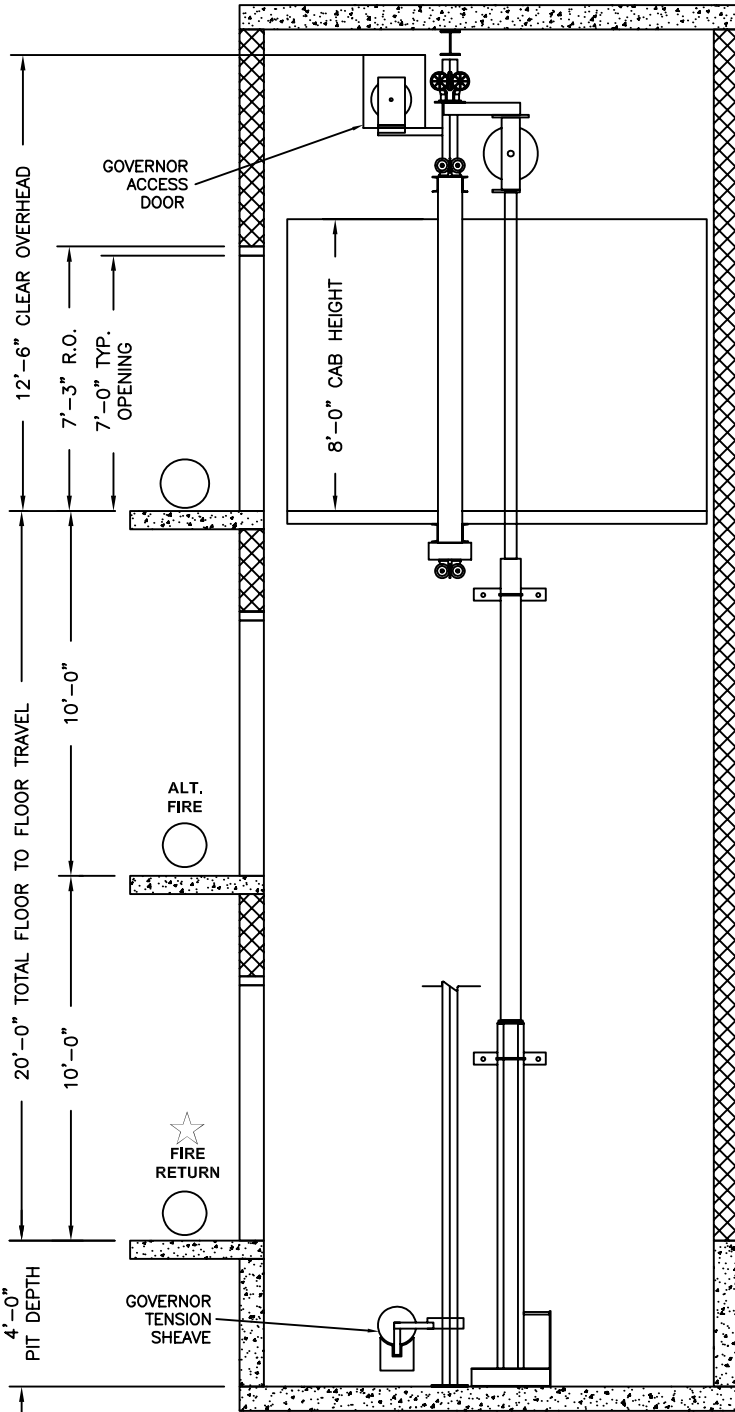

**Roped Twin Passenger
Elevation & Planview**

MINNESOTA ELEVATOR, INC.

15000# CAPACITY