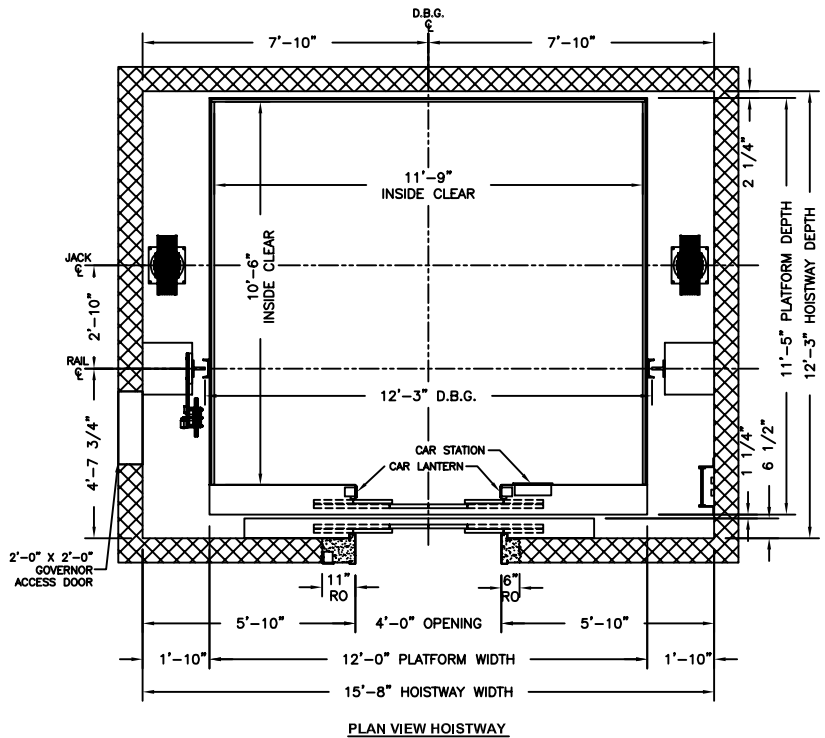

**Roped Twin Passenger
Elevation & Planview**

MINNESOTA ELEVATOR, INC.

15000# CAPACITY