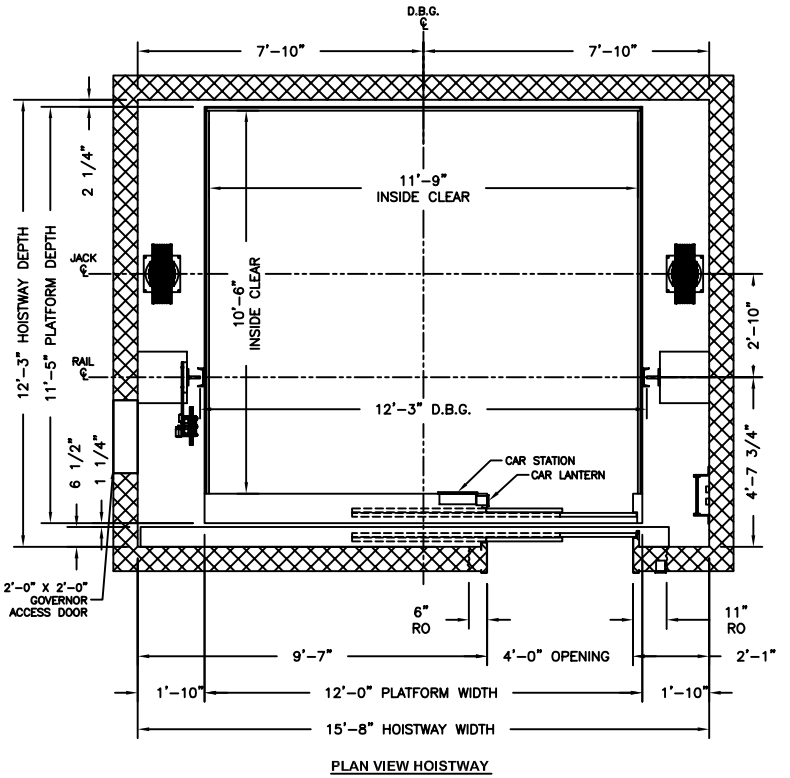

**Roped Twin Passenger
Elevation & Planview**

MINNESOTA ELEVATOR, INC.

15000# CAPACITY