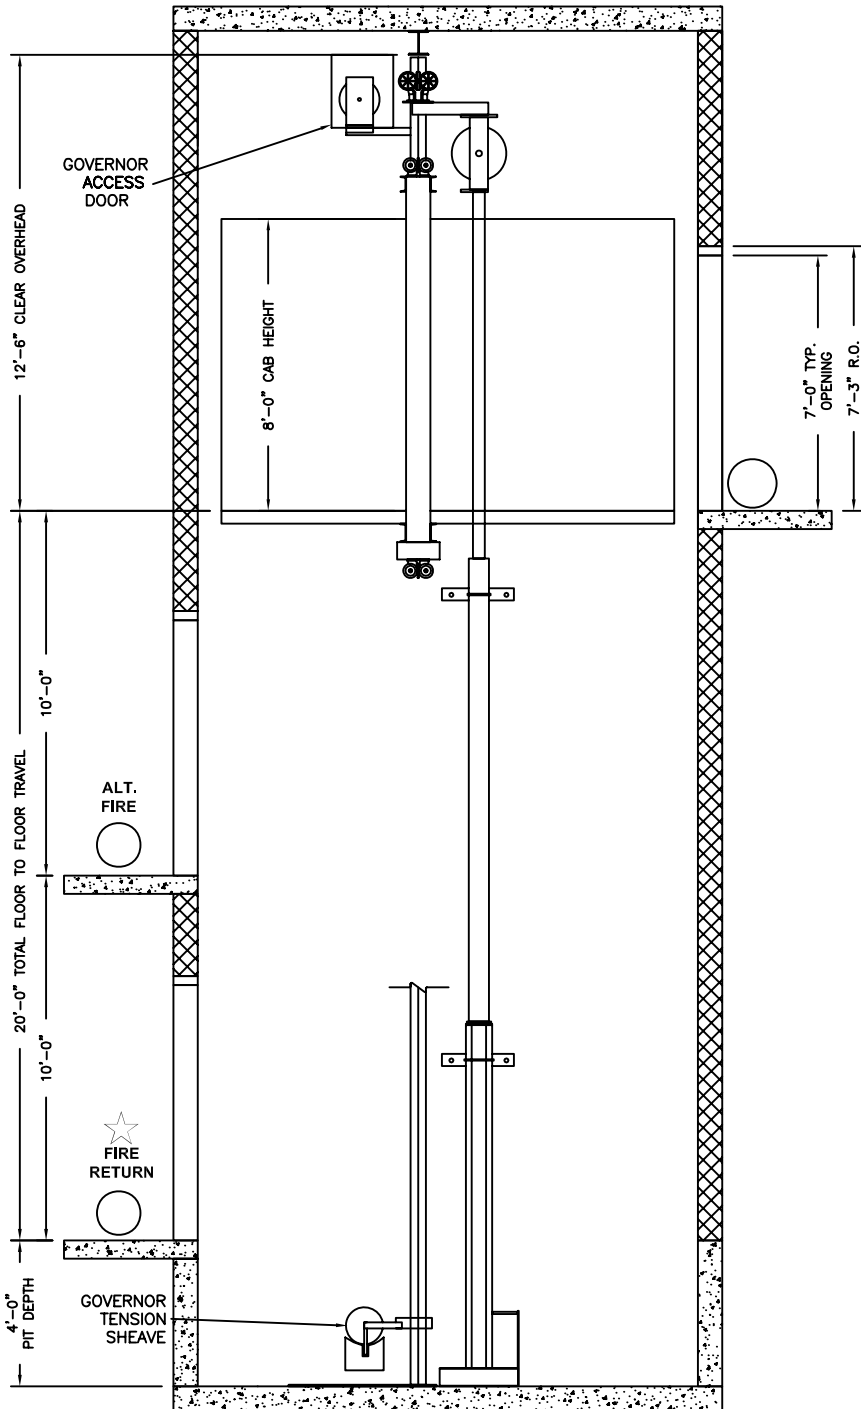

**Roped Twin Passenger  
Elevation & Planview**

**MINNESOTA ELEVATOR, INC.**

**10000# CAPACITY F/R**