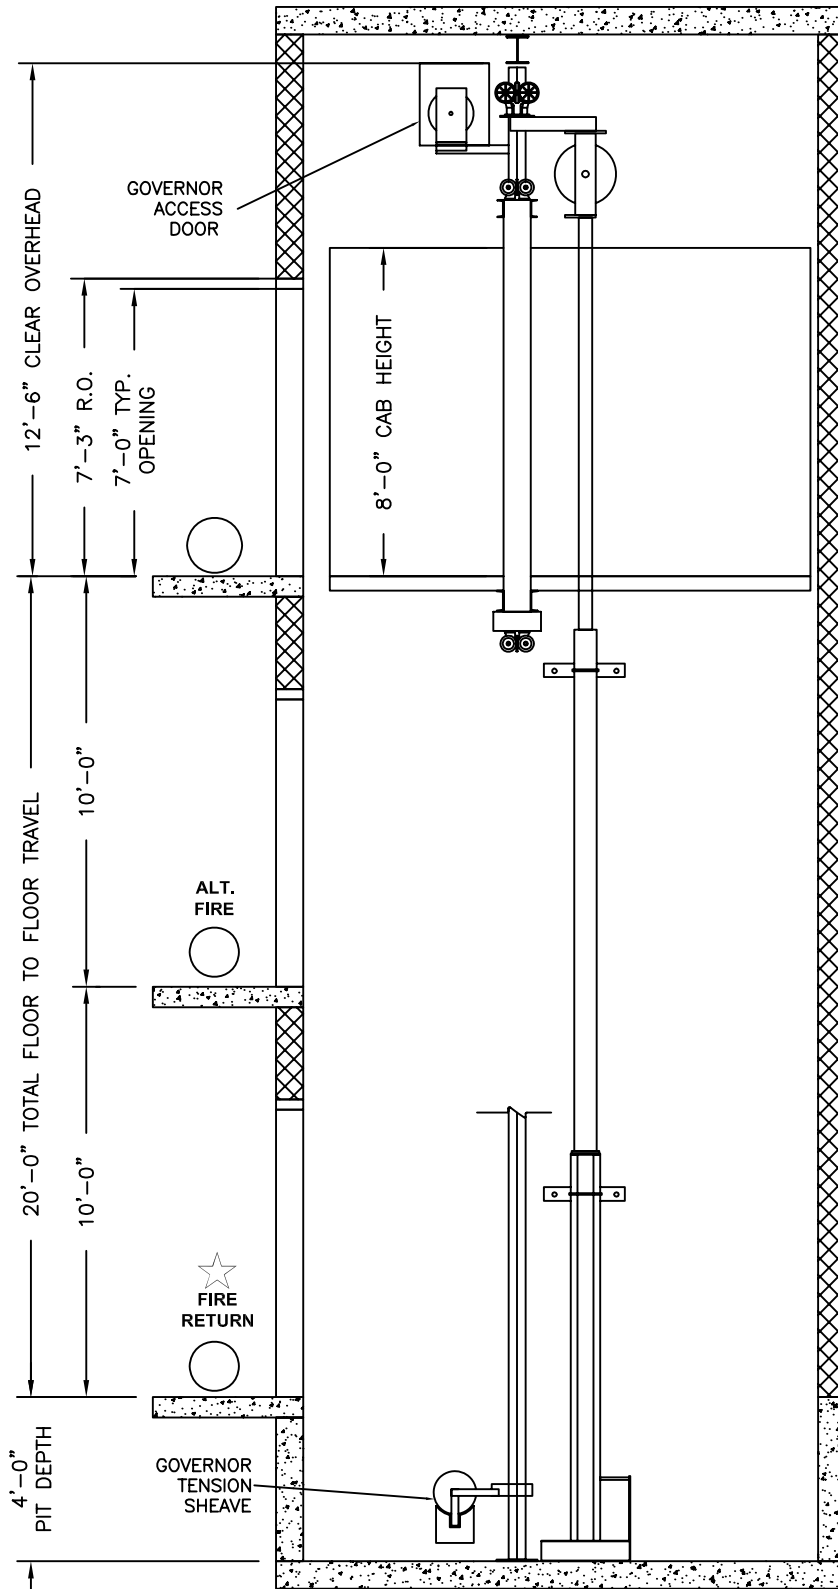

**Roped Twin Passenger
Elevation & Planview**

MINNESOTA ELEVATOR, INC.

10000# CAPACITY