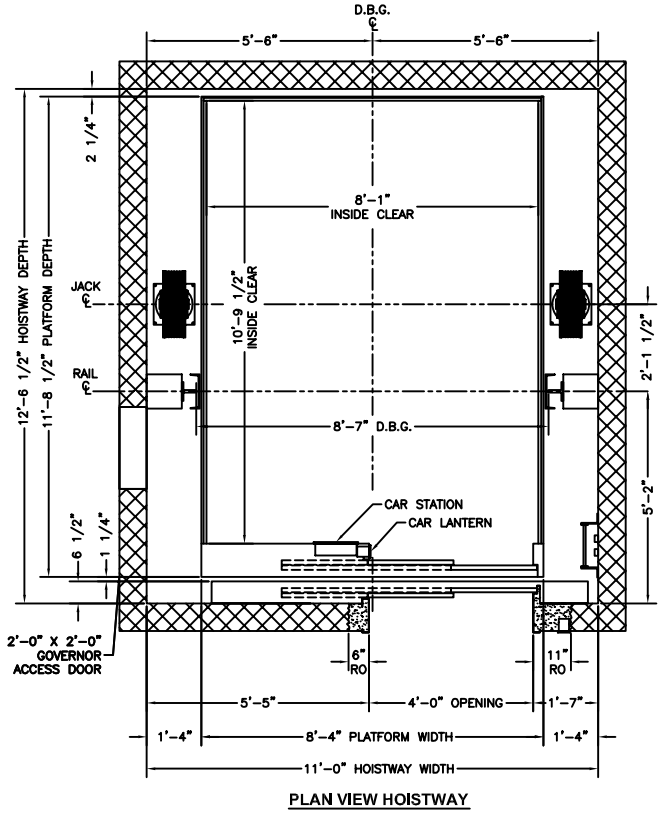

**Roped Twin Passenger
Elevation & Planview**

MINNESOTA ELEVATOR, INC.

10000# CAPACITY