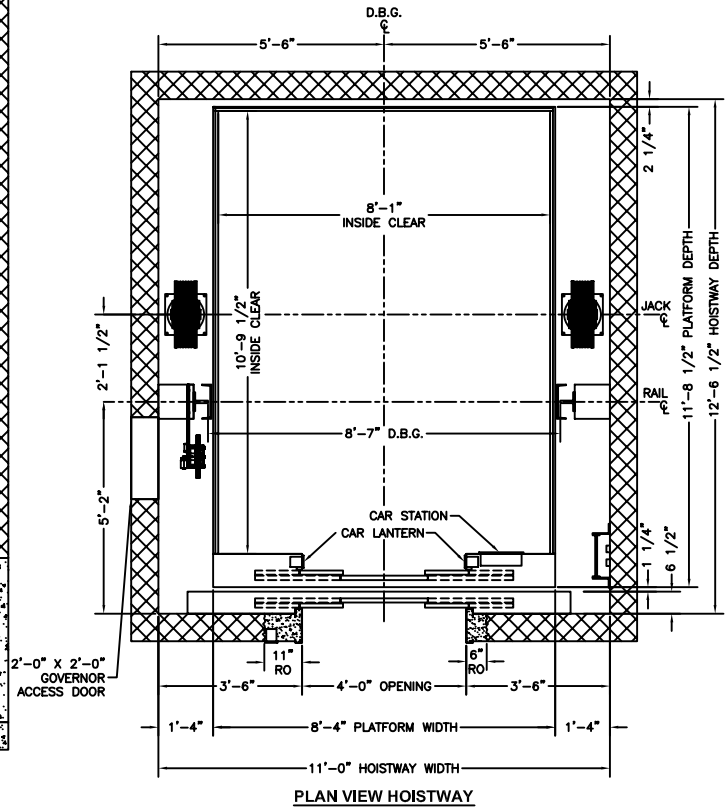

**Roped Twin Passenger
Elevation & Planview**

MINNESOTA ELEVATOR, INC.

10000# CAPACITY