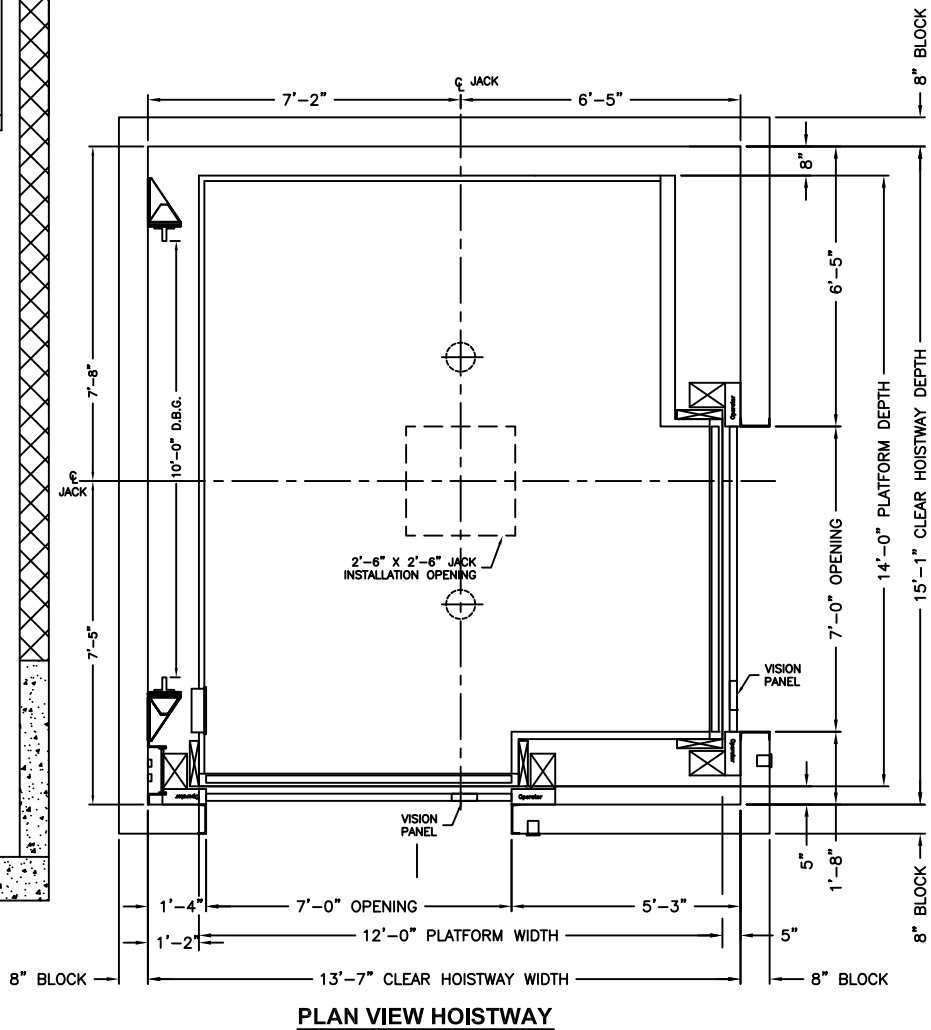

# Borehole Freight Rear Slung Elevation & Planview

MINNESOTA ELEVATOR, INC.

10000# CAPACITY F/R