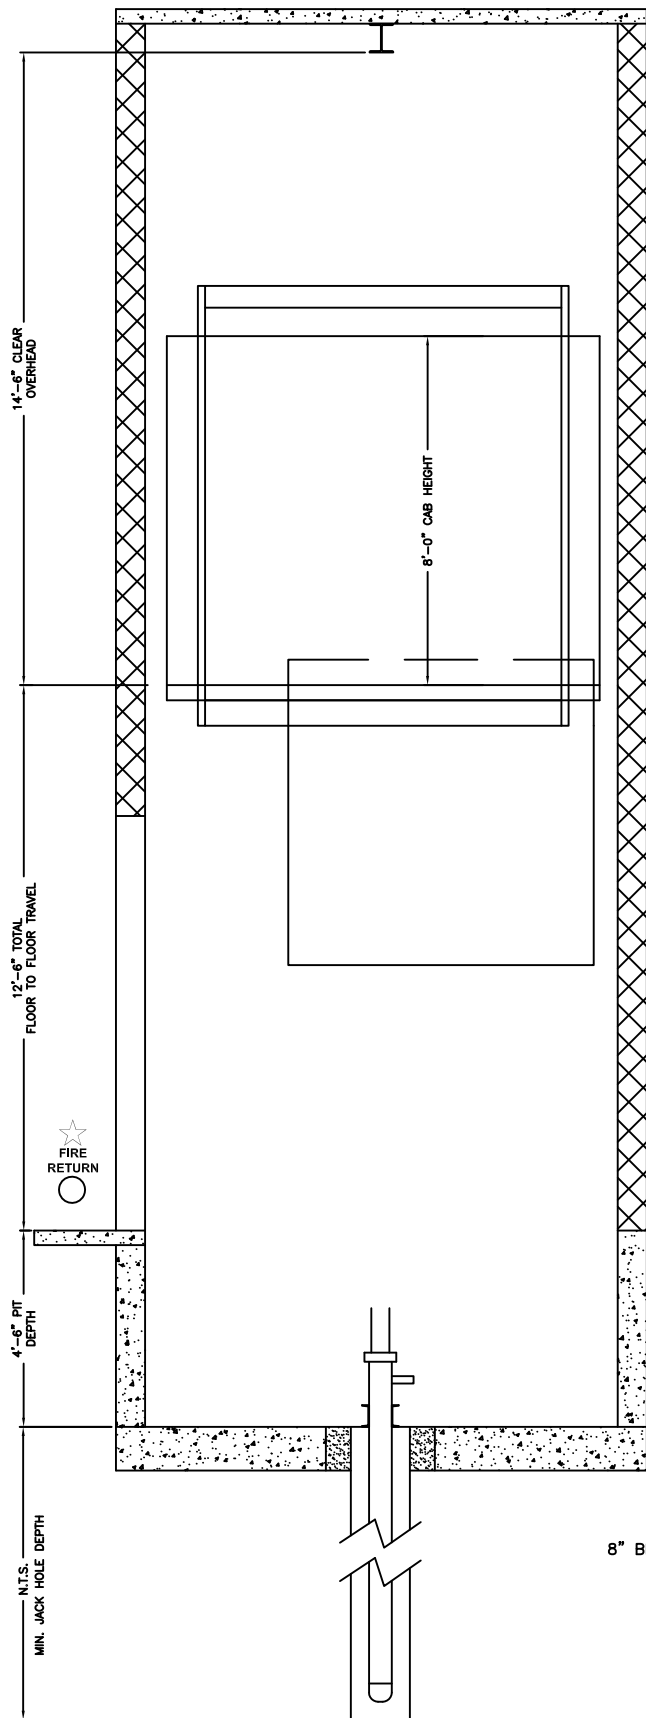

# Borehole Freight Rear Slung Elevation & Planview

MINNESOTA ELEVATOR, INC.

10000# CAPACITY F/R